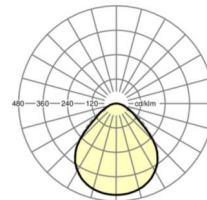

ELECTRICAL ENGINEERING

Controller	Electronic driver (1 pcs.)
System output	31W
Mains voltage	230V/50Hz
Circuit breakers (inrush current)	24 pieces/B10, 38 pieces/B16, 40 pieces/C10, 63 pieces/C16
Energy efficiency class/light source	C

LIGHTING TECHNOLOGY

Placement	LED, Colour rendering/Light colour CRI ≥ 80 / 4000K
Colour tolerance (MacAdam)	3SDCM
Nominal luminous flux	5116lm
LED service life	50000h L80/B10 (Tq 25°C)
Luminaire luminous efficiency	165lm/W
UGR lat./long.	18.4 / 18.8

MECHANICS

Housing colour	traffic white RAL 9016
Dimensions (LxWxH/DxH)	665mm x 654mm x 90mm
Weight (net)	7.9kg
Cable entry KE (X/Y)	0mm/15mm
Type of installation	Ceiling-mounted single installation

Dimensions

L	665 mm	Length
B	654 mm	Width
H	90 mm	Height
A1	400 mm	Mounting distance single mounting
A4	400 mm	Mounting distance (width)
X	0 mm	Distance cable infeed to the center of the luminaire on the X-axis
Y	15 mm	Distance cable infeed to the center of the luminaire on the Y-axis

DEEP-LINK

<https://www.regiolux.de/en/article/62000014150>